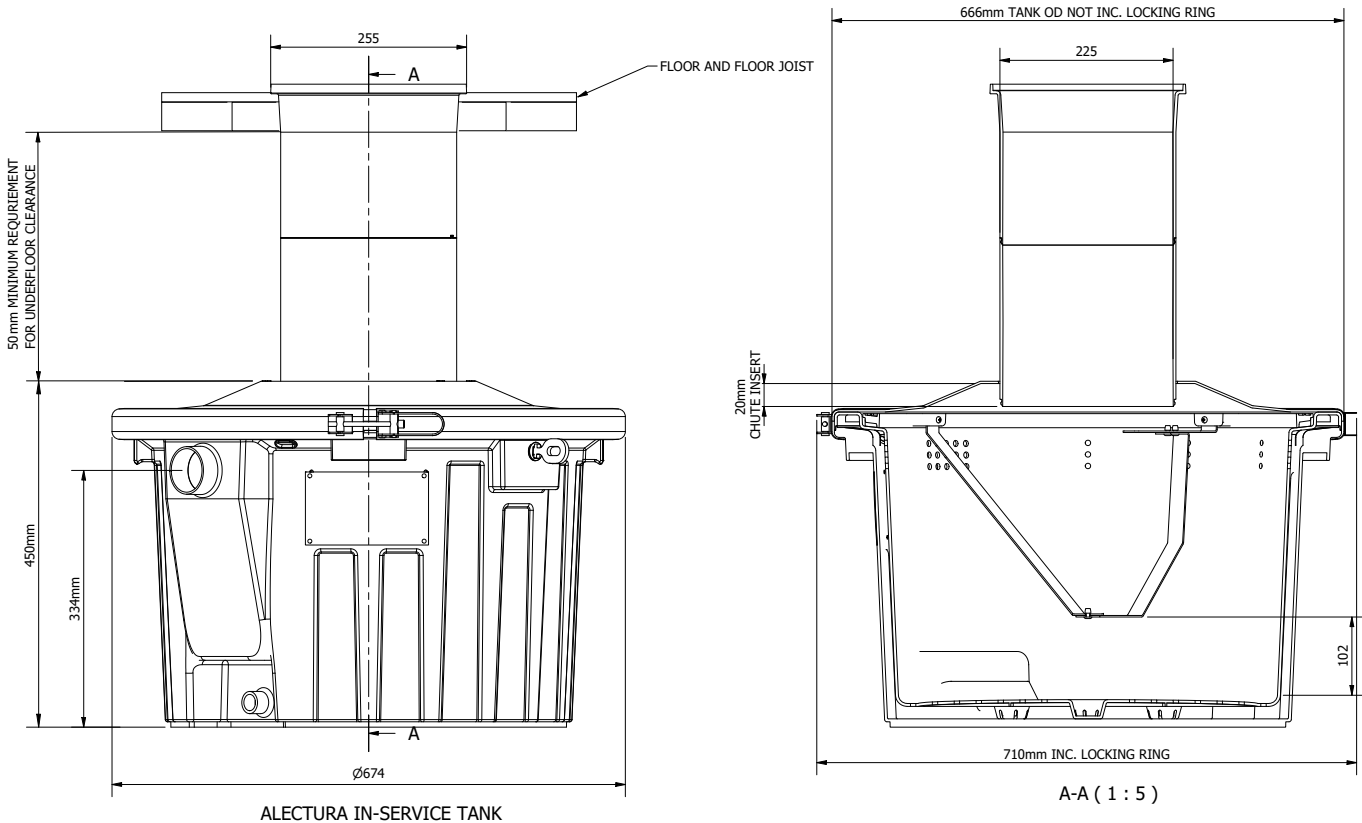

DESCRIPTION:

The Alectura is a split batch composting toilet system, based on the same design of our most popular product – the Clivus Multrum Low Profile. Our new system boasts a larger volume, enhanced composting efficiency, sturdier build and re-engineered seals.

SPECIFICATIONS:

	COMFORT	PREMIUM
Tank Dimensions (mm)	L666 x W666 x H450	L666 x W666 x H450
Dimensions with Locking Ring (mm)	L674 x W710 x H450	L674 x W710 x H450
Capacity (full time)	Up to 4 people	Up to 5 people
Materials	ASA	ASA
Chamber Volume (active)	75L	75L
Minimum Underfloor Clearance (mm)	500	500
Max Weight When Full (kg)	80	85
Ezylift included	No	Yes, trolley included for lifting chambers
Mixer Rake and Gear Included	No	Yes, dual blade rake and gear
Pedestal Options	Pandora	Pandora, Palisade, or Pasadero
Consumables Starter Pack Included	Yes	Yes
Venting System	50mm flex pipe, 12Volt 5Watts Fan and housing, 100mm DWV vent kit	50mm flex pipe, 12Volt 5Watts Fan and housing, 100mm DWV vent kit
Certified	SAI Global certified to AS/NZS 1546.2	SAI Global certified to AS/NZS 1546.2