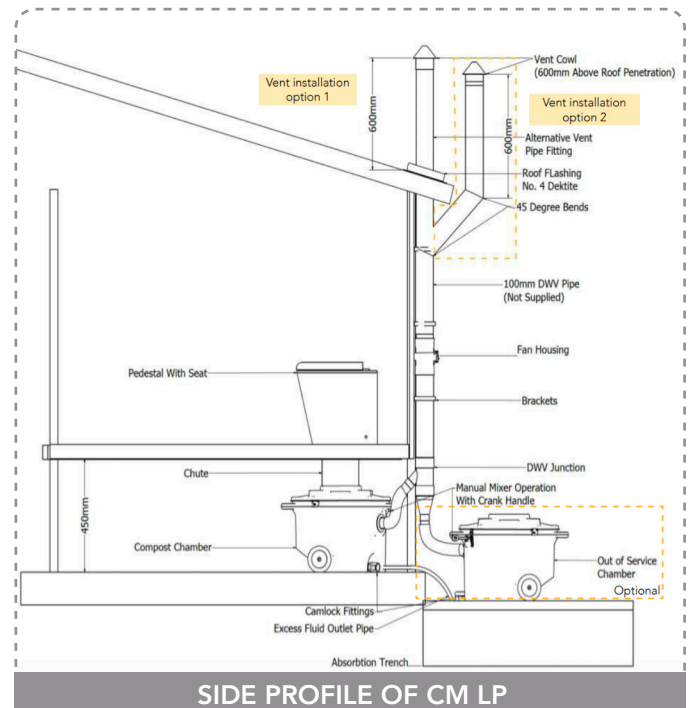

Australian Innovation Patent No. 2020100970

Capacity	1-2 people on a permanent basis
Power usage	12 Volt 5 Watt
Floorspace required	Clearance below floor: ↓ 450 mm
Dimensions	630 (740 incl. handles) W 450 H mm 65 Litres capacity
Chute length	550 mm
Materials	Stabilised LDPE materials
Water consumption	Waterless
Solar options	✓
Warranty	10 years warranty
WARRANTY ROTOMOULDED COMPONENT	

Χομπλετε σολυτιον

Νο πλυμβινγ

Σασις ωατερ

Συσταιναβλε δισποσαλ

Σολαρ αωαλαβλε

Σπαχε σαβινγ

SIDE PROFILE OF CM LP

PROUDLY DISTRIBUTED BY:

Clearance below floor: \updownarrow 450 mm

12 Volt 5 Watt fan in housing & transformer

630 (740 incl. handles) mm W x 450mm H

UV Stabilised LDPE materials
Composting chambers with **compost mixers** and a crank handle