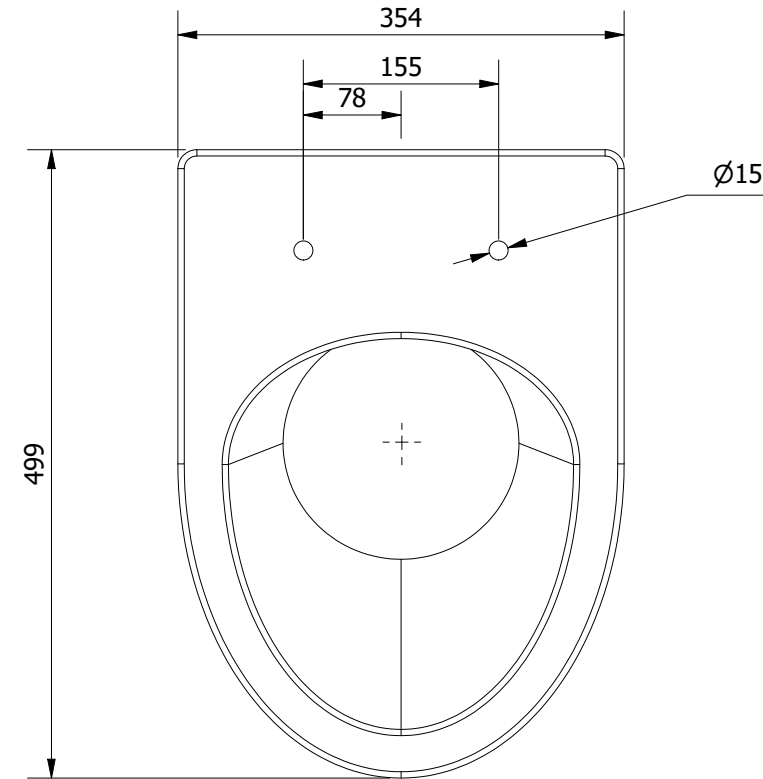

ISO VIEW

TOP VIEW
(PEDESTAL SEAT NOT SHOWN)

SIDE VIEW

FRONT VIEW

NOTES:
 -PEDESTAL SIZE MAY VARY SLIGHTLY DUE TO BEING HAND MADE.
 -REFER TO PEDESTAL FLOOR TEMPLATE INSTRUCTIONS FOR INSTALLATION.
 -DEFAULT SEAT SHOWN OTHER SEAT SIZES MAY VARY.

| REV | DESCRIPTION | DATE | BY | CHK. |
|-----|-------------------------|-----------|----|------|
| 0 | ISSUED FOR CONSTRUCTION | 5/02/2018 | | |
| A | ISSUED FOR REVIEW | | | |

| | | | | | |
|--|-------|-------------|-------|---|----------|
| Designed by: CMT | Date: | Checked by: | Date: | Client: | A3 |
| © COPYRIGHT ECOFLO IF IN DOUBT ASK DO NOT SCALE ALL DIMS IN mm U.N.O. AS1100 | | | | Project: | SHEET |
| | | | | DWG Title: PALISADE PORCELAIN PEDESTAL | 1 of 1 |
| | | | | Job No: | Rev 0 |
| APPROX. MASS: 1.7kg | | | | DWG No: ECO-PAL-P-001 | |