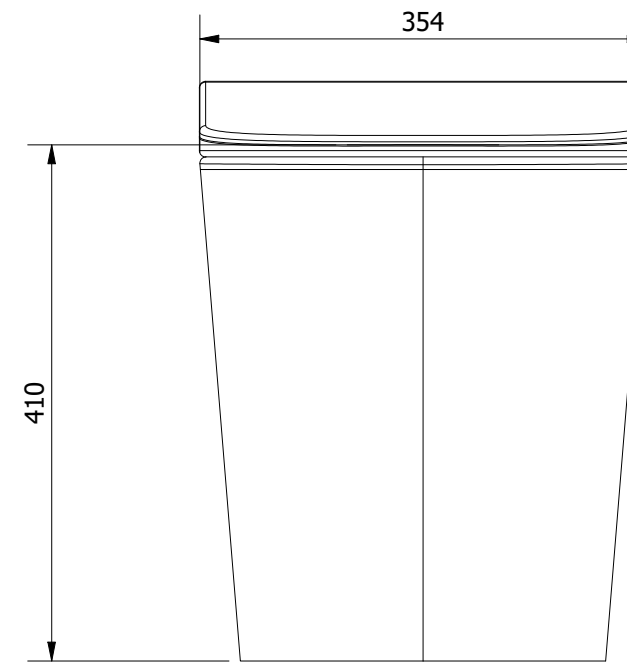

ISO VIEW

TOP VIEW
(PEDESTAL SEAT NOT SHOWN)

SIDE VIEW

FRONT VIEW

NOTES:
 -PEDESTAL SIZE MAY VARY SLIGHTLY DUE TO BEING HAND MADE.
 -REFER TO PEDESTAL FLOOR TEMPLATE INSTRUCTIONS FOR INSTALLATION.
 -DEFAULT SEAT SHOWN OTHER SEAT SIZES MAY VARY.

| REV | DESCRIPTION | DATE | BY | CHK. |
|-----|-------------------------|-----------|----|------|
| 0 | ISSUED FOR CONSTRUCTION | 5/02/2018 | | |
| A | ISSUED FOR REVIEW | | | |

| | | | | | |
|--|-------|-------------|-------|---|----------|
| Designed by: CMT | Date: | Checked by: | Date: | Client: | A3 |
| © COPYRIGHT ECOFLO IF IN DOUBT ASK DO NOT SCALE ALL DIMS IN mm U.N.O. AS1100 | | | | Project: | SHEET |
| | | | | DWG Title: PALISADE PORCELAIN PEDESTAL | 1 of 1 |
| | | | | Job No: | Rev 0 |
| APPROX. MASS: 1.7kg | | | | DWG No: ECO-PAL-P-001 | |