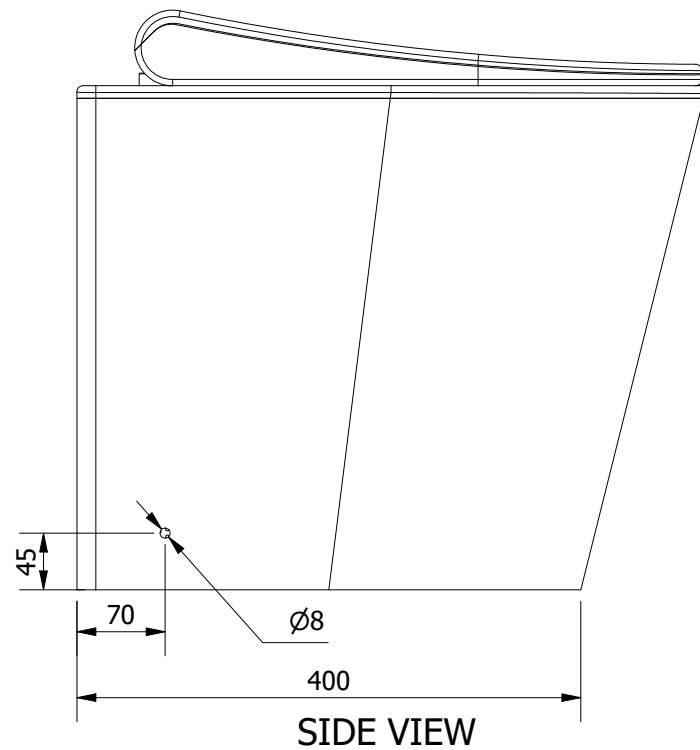

ISO VIEW

TOP VIEW
(PEDESTAL SEAT NOT NOT SHOWN)

SIDE VIEW

FRONT VIEW

NOTES:
 -PEDESTAL SIZE MAY VARY SLIGHTLY DUE TO BEING HAND MADE.
 -REFER TO PEDESTAL FLOOR TEMPLATE INSTRUCTIONS FOR INSTALLATION.
 -DEFAULT SEAT SHOWN OTHER SEAT SIZES MAY VARY.

REV	DESCRIPTION	DATE	BY	CHK.
0	ISSUED FOR CONSTRUCTION	5/02/2018		
A	ISSUED FOR REVIEW			

Designed by: CMT	Date:	Checked by:	Date:	Client: Project:	A3
© COPYRIGHT ECOFLO IF IN DOUBT ASK DO NOT SCALE ALL DIMS IN mm U.N.O. AS1100				DWG Title: PASADERO PORCELAIN PEDESTAL	SHEET 1 of 1
APPROX. MASS: G:\Share\Drives\7.0 Master Documents\7.2 Installation and Operation Manuals\7.2.4 Pedestal\Pedestal floor templates and mount instructions\ECO-PAS-P-001.idw			Job No:	DWG No: ECO-PAS-P-001	Rev 0