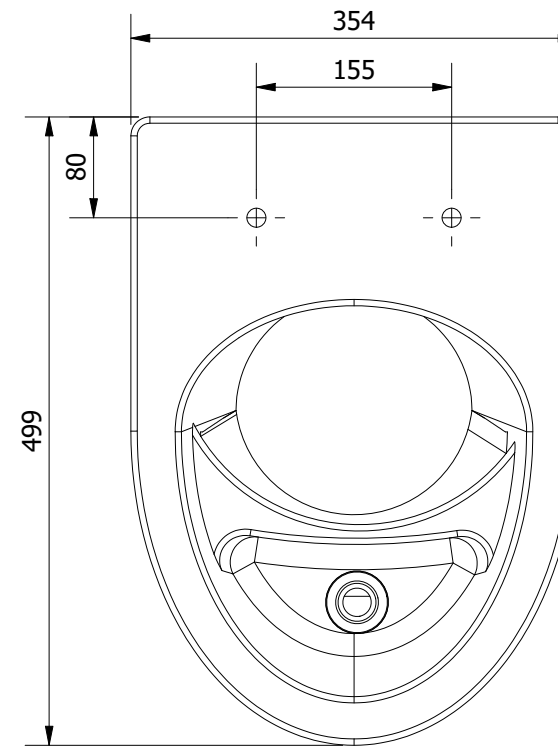

ISO VIEW

TOP VIEW
(PEDESTAL SEAT NOT NOT SHOWN)

SIDE VIEW

FRONT VIEW

NOTES:
 -PEDESTAL SIZE MAY VARY SLIGHTLY DUE TO BEING HAND MADE.
 -REFER TO PEDESTAL FLOOR TEMPLATE INSTRUCTIONS FOR INSTALLATION.
 -DEFAULT SEAT SHOWN OTHER SEAT SIZES MAY VARY.

REV	DESCRIPTION	DATE	BY	CHK.
0	ISSUED FOR CONSTRUCTION	5/02/2018		
A	ISSUED FOR REVIEW			

Designed by: CMT	Date:	Checked by:	Date:	Client: Project:	A3
© COPYRIGHT ECOFLO IF IN DOUBT ASK DO NOT SCALE ALL DIMS IN mm U.N.O. AS1100				DWG Title: PASADERO PORCELAIN PEDESTAL	SHEET 1 of 1
APPROX. MASS: G:\Share\Drives\7.0 Master Documents\7.2 Installation and Operation Manuals\7.2.4 Pedestal\Pedestal floor templates and mount instructions\ECO-PAS-P-001.idw			Job No:	DWG No: ECO-PAS-P-001	Rev 0