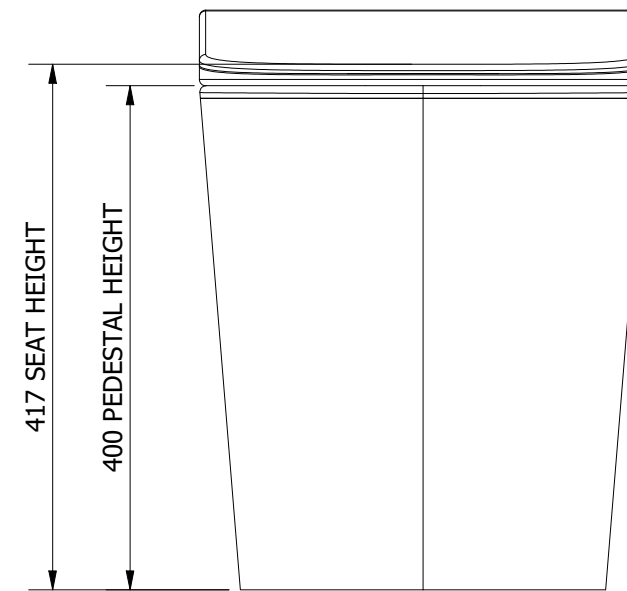

ISO VIEW

TOP VIEW
(PEDESTAL SEAT NOT NOT SHOWN)

SIDE VIEW

FRONT VIEW

NOTES:
 -PEDESTAL SIZE MAY VARY SLIGHTLY DUE TO BEING HAND MADE.
 -REFER TO PEDESTAL FLOOR TEMPLATE INSTRUCTIONS FOR INSTALLATION.
 -DEFAULT SEAT SHOWN OTHER SEAT SIZES MAY VARY.