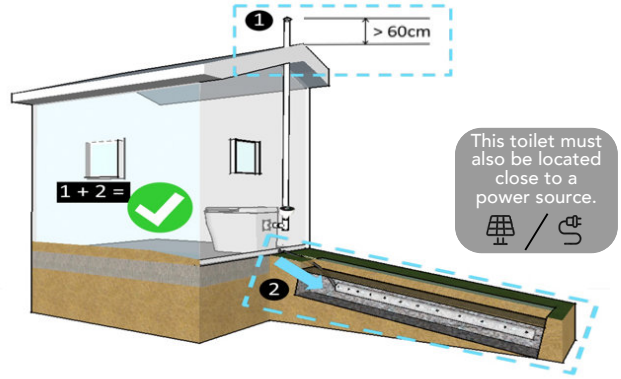

Mini Range

Waterless Toilet

Nature Loo Mini Toilet

The Nature Loo 'MINI' system is a dehydrating waterless toilet. The sterile urine is kept separate from the solids and is directed into a small bathtub sized gravel absorption trench (or can be collected and diluted and used as a fertilizer). A low wattage ventilation fan run on solar or mains power pulls air through the system which dehydrates the solids.

This style of waterless toilet using bio bags is common in Europe and America.

Australian Designed and Assembled

Choose a suitable site to install the toilet

Specification

Capacity	1 person on a permanent basis
Power usage	12 Volt 5 Watt
Floorspace Required	On floor unit
Materials	Solid marine grade fibreglass
Dimensions	590 L x 400 W x 490 H mm
Chamber	Collection chamber only
Water Consumption	Waterless
Solar Options	
Warranty	3 years
FIBREGLASS COMPONENT	

What will you get?

Mini package includes:

- White pedestal made of solid marine grade fibreglass
- Chamber screen
- Conventional white toilet seat
- 1 x Collection bin
- Biodegradable bin liners - Biobag Superline 35 Litre Roll of 40
- Ventilation system including a 12 volt 5 watt fan in housing, 240V-12V transformer *, moisture trap & vent cowl
- 1x 125ml Nature Flush enzyme & spray bottle.
- Easy to follow DIY Installation and Maintenance manual.