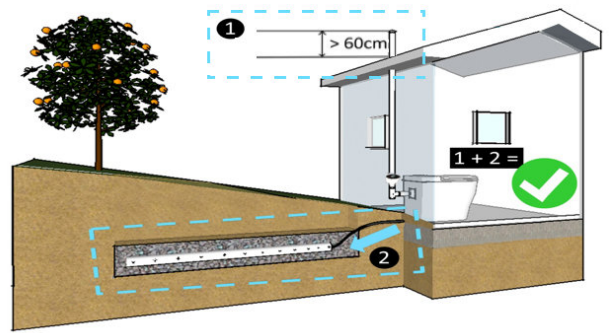

Mini Range

Waterless Toilet

Nature Loo Mini Toilet

The Nature Loo 'MINI' system is a dehydrating waterless toilet. The sterile urine is kept separate from the solids and is directed into a small bathtub sized gravel absorption trench (or can be collected and diluted and used as a fertilizer). A low wattage ventilation fan run on solar or mains power pulls air through the system which dehydrates the solids.

This style of waterless toilet using bio bags is common in Europe and America.

Australian Designed and Assembled

Choose a suitable site to install the toilet

Specification

Capacity	1 person on a permanent basis
Power usage	12 Volt 5 Watt
Floorspace Required	On floor unit
Materials	Solid marine grade fibreglass
Dimensions	590 L x 400 W x 490 H mm
Chamber	Collection chamber only
Water Consumption	Waterless
Solar Options	
Warranty	3 years
FIBREGLASS COMPONENT	

What will you get?

Mini package includes:

- White pedestal made of solid marine grade fibreglass
- Chamber screen
- Conventional white toilet seat
- 1 x Collection bin
- Biodegradable bin liners - Biobag Superline 35 Litre Roll of 40
- Ventilation system including a 12 volt 5 watt fan in housing, 240V-12V transformer *, moisture trap & vent cowl
- 1x 125ml Nature Flush enzyme & spray bottle.
- Easy to follow DIY Installation and Maintenance manual.