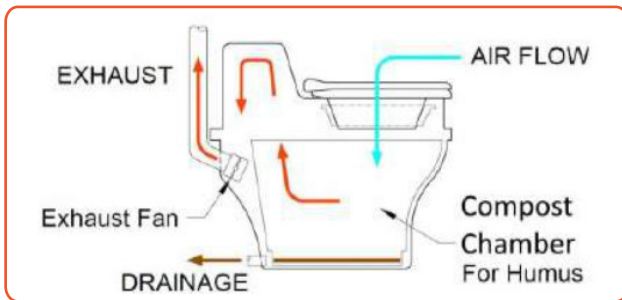

EcoLet™ Composting Toilet

Certified Product
All EcoLet™ have a compost cover that opens automatically when the seat is pressed down. When you choose an EcoLet™ you will use no chemicals or water, you will not need a septic tank, and best of all, there is no odour!

All EcoLet™ models are certified to Australian & New Zealand Standard 1546.2:2008